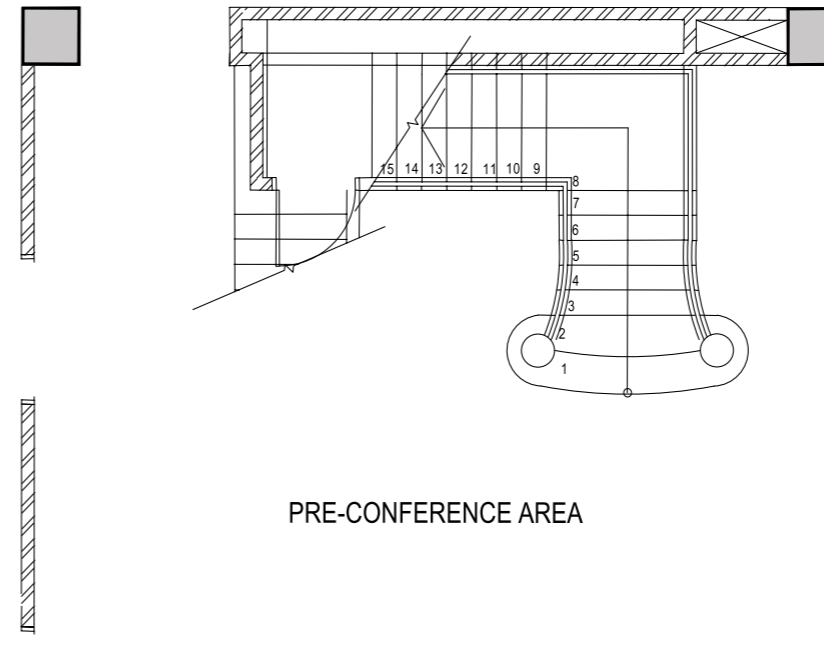

EASTERN & ORIENTAL
HOTEL

MARTIN SUITE

PRE-CONFERENCE AREA

EASTERN & ORIENTAL HOTEL
10 Lebuhr Farquhar, 10200 Penang, Malaysia
+604 222 2000 (GL) +604 261 6333 (F)
luxury@eohotels.com
www.eohotels.com

VENUE	DIMENSIONS		CEILING	BANQUET (PERSONS)	BUFFET (PERSONS)	COCKTAIL (PERSONS)	THEATER (PERSONS)	CLASSROOM (PERSONS)	U-SHAPED (PERSONS)	BOARD ROOM (PERSONS)
	METERS	SQUARE METERS	METERS							
MARTIN SUITE	9 x 6	54	3.1	20	N/A	30	30	18	15	20