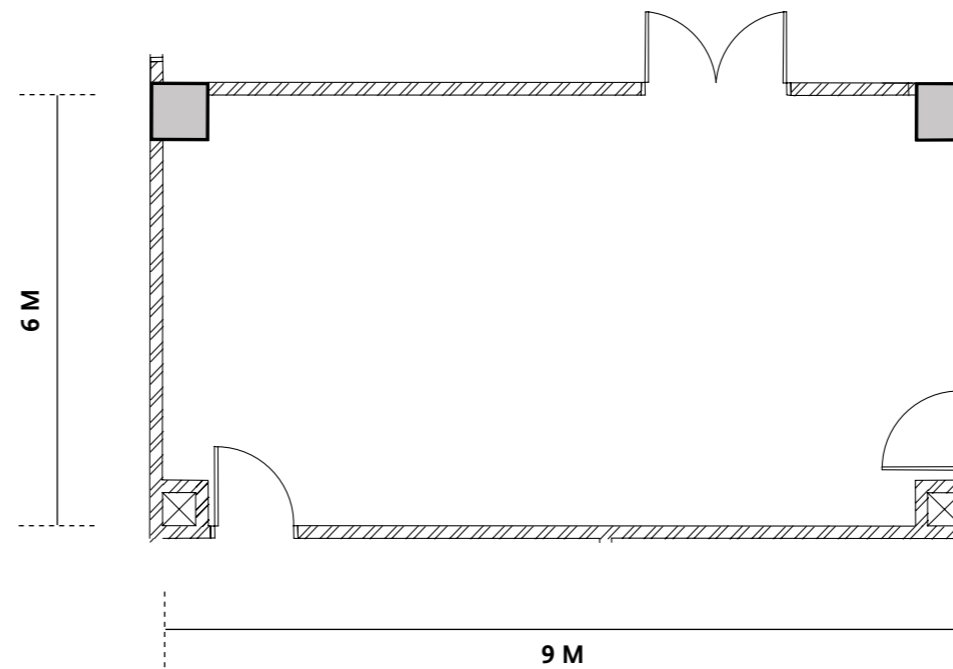

EASTERN & ORIENTAL
HOTEL

MARTIN SUITE

PRE-CONFERENCE AREA

EASTERN & ORIENTAL HOTEL
10 Lebuhr Farquhar, 10200 Penang, Malaysia
+604 222 2000 (GL) +604 261 6333 (F)
luxury@eohotels.com
www.eohotels.com

VENUE	DIMENSIONS		CEILING	BANQUET (PERSONS)	BUFFET (PERSONS)	COCKTAIL (PERSONS)	THEATER (PERSONS)	CLASSROOM (PERSONS)	U-SHAPED (PERSONS)	BOARD ROOM (PERSONS)
	METERS	SQUARE METERS	METERS							
MARTIN SUITE	9 x 6	54	3.1	20	N/A	30	30	18	15	20