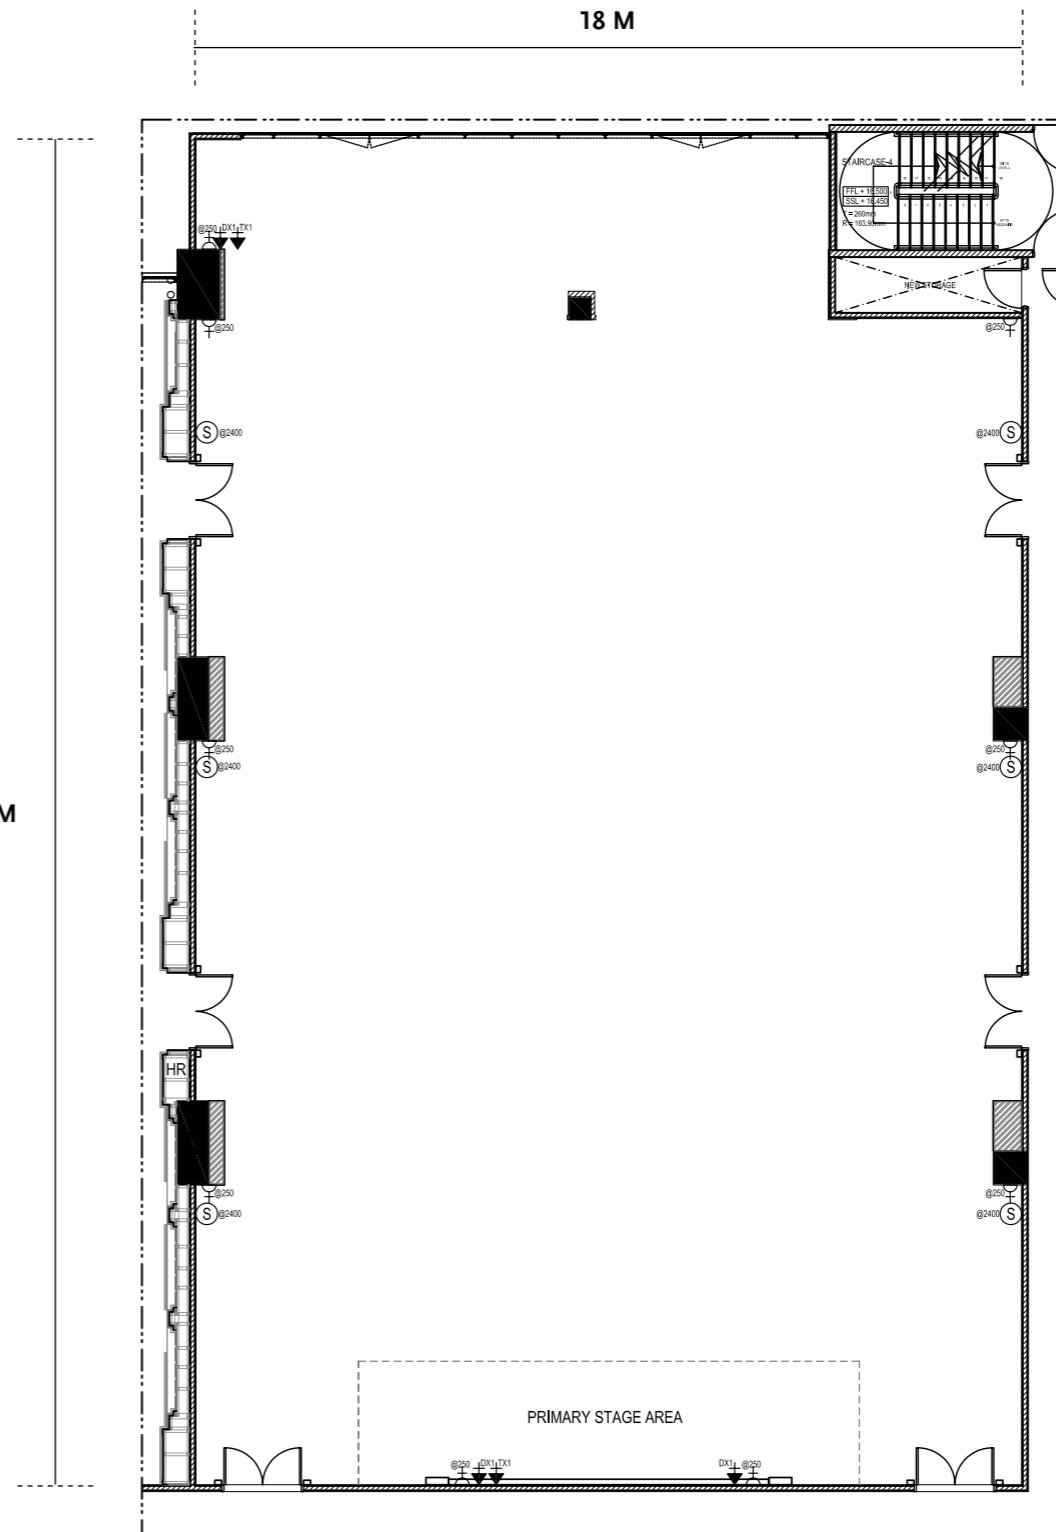

EASTERN & ORIENTAL
HOTEL

MACALISTER BALLROOM

M&E - LEGEND

SYMBOL	ITEM
	13AMP DOUBLE GENERAL POWER POINT MOUNTED @ 300mm AFFL.
	13AMP DOUBLE GENERAL POWER POINT MOUNTED @ 1200mm AFFL.
	13AMP DOUBLE GENERAL POWER POINT MOUNTED @ 1200mm AFFL.
	13AMP DOUBLE GENERAL POWER POINT AT JOINERY (REFER TO JOINERY DETAIL).
	TELEPHONE OUTLET
	DATA / INTERNET OUTLET
	CREDIT CARD OUTLET
	ONE WAY SWITCH MOUNTED 1500mm AFFL.
	JOINERY CONCEALED LIGHTING SWITCH REFER JOINERY DETAIL.
	SWITCH CENTRE @ 1500mm AFFL.
	ELECTRICAL CIRCUIT LINE
	SPEAKER

NOTE:
POWER POINT FOR AUDIO SYSTEM AT BALLROOM & AV ROOM PLEASE REFER TO AUDIO SYSTEM SPECIALIST

29.5 M

18 M

EASTERN & ORIENTAL HOTEL
10 Lebuhr Farquhar, 10200 Penang, Malaysia
+604 222 2000 (GL) +604 261 6333 (F)
luxury@eohotels.com
www.eohotels.com

VENUE	DIMENSIONS		CEILING	BANQUET (PERSONS)	BUFFET (PERSONS)	COCKTAIL (PERSONS)	THEATER (PERSONS)	CLASSROOM (PERSONS)	U-SHAPED (PERSONS)	BOARD ROOM (PERSONS)
	METERS	SQUARE METERS	METERS							
MACALISTER BALLROOM	29.5 x 18	531.5	4.6	300	300	400	400	250	60	60