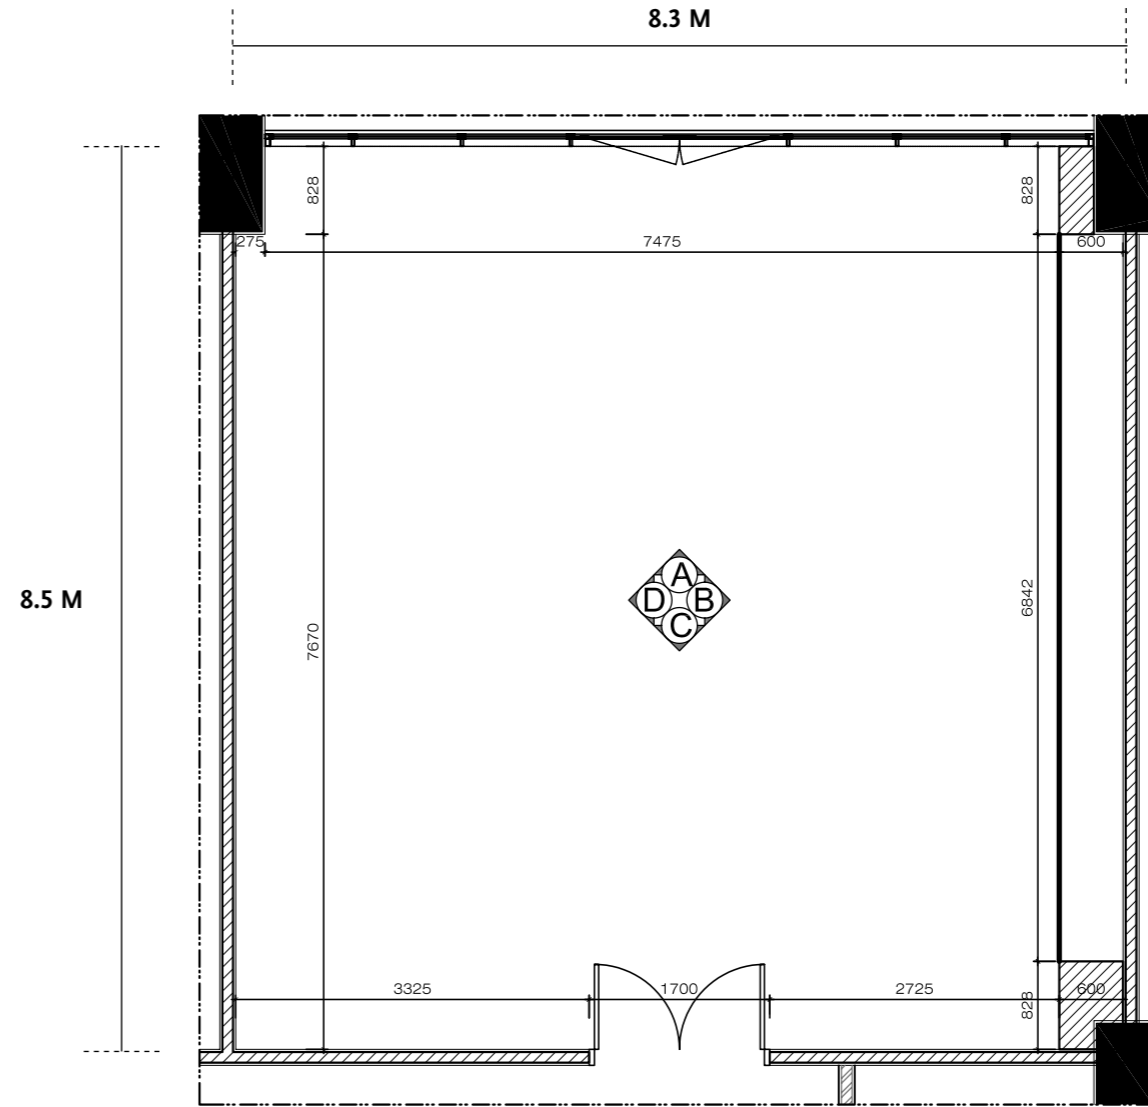

EASTERN & ORIENTAL
HOTEL

BIRCH SUITE

EASTERN & ORIENTAL HOTEL
10 Lebuhr Farquhar, 10200 Penang, Malaysia
+604 222 2000 (GL) +604 261 6333 (F)
luxury@eohotels.com
www.eohotels.com

VENUE	DIMENSIONS		CEILING	BANQUET (PERSONS)	BUFFET (PERSONS)	COCKTAIL (PERSONS)	THEATER (PERSONS)	CLASSROOM (PERSONS)	U-SHAPED (PERSONS)	BOARD ROOM (PERSONS)
	METERS	SQUARE METERS	METERS							
BIRCH SUITE	8.3 x 8.5	71	3.1	30	30	45	60	25	15	18