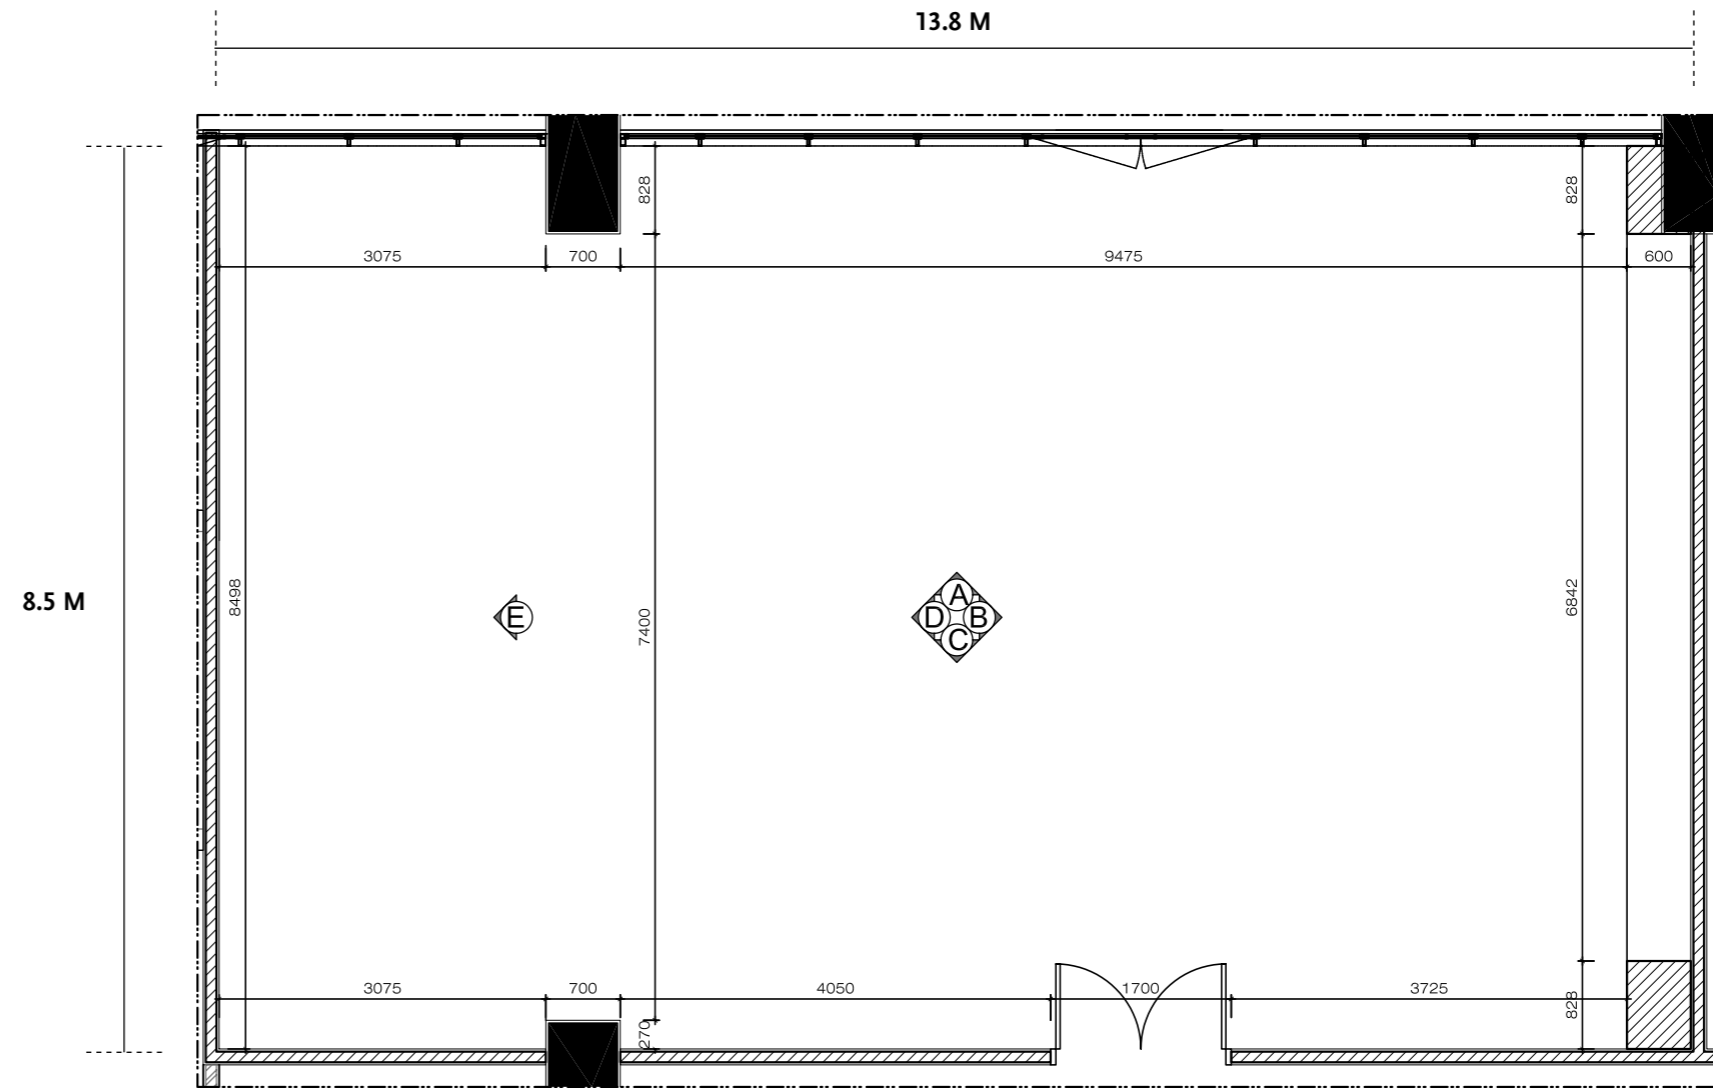

EASTERN & ORIENTAL
HOTEL

IRVING SUITE

CAMPBELL SUITE

VENUE	DIMENSIONS		CEILING	BANQUET (PERSONS)	BUFFET (PERSONS)	COCKTAIL (PERSONS)	THEATRE (PERSONS)	CLASSROOM (PERSONS)	U-SHAPED (PERSONS)	BOARD ROOM (PERSONS)
	METRES	SQUARE METRES	METRES							
IRVING SUITE	13.8 x 8.5	120	3.1	60	50	80	80	40	20	20
CAMPBELL SUITE	13.8 x 8.5	120	3.1	60	50	80	80	40	20	20