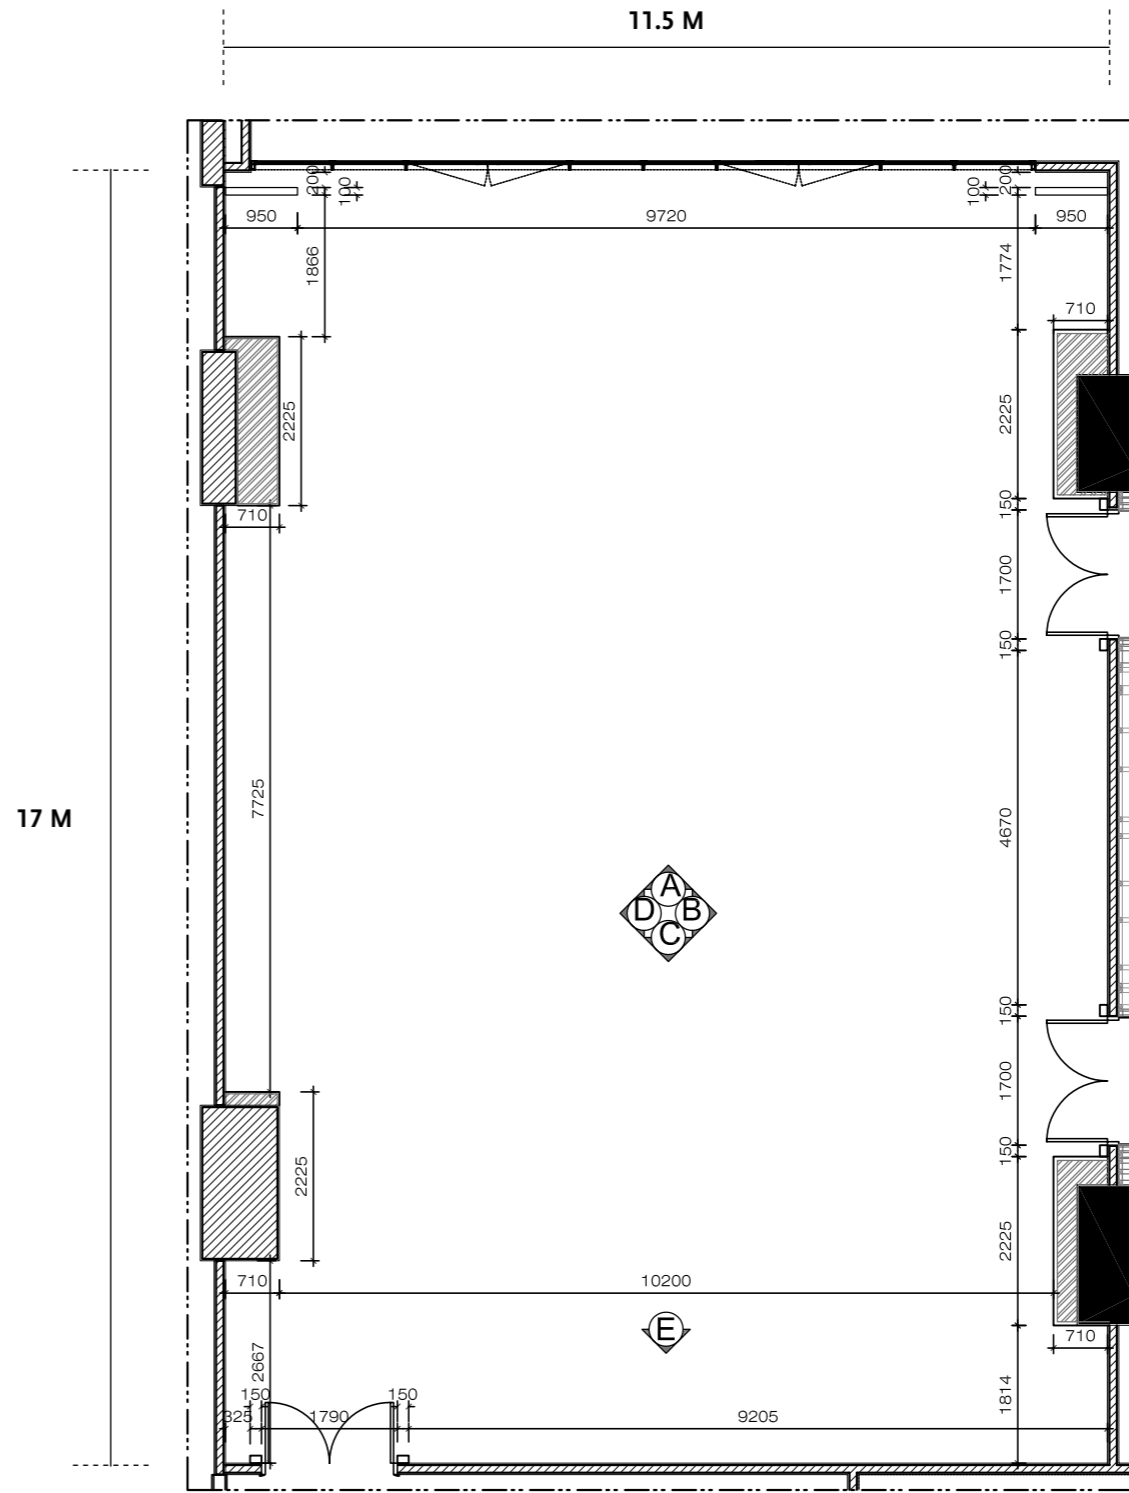

EASTERN & ORIENTAL  
HOTEL

FULLERTON SUITE

EASTERN & ORIENTAL HOTEL  
10 Lebuhr Farquhar, 10200 Penang, Malaysia  
+604 222 2000 (GL) +604 261 6333 (F)  
luxury@eohotels.com  
www.eohotels.com

| VENUE           | DIMENSIONS |                  | CEILING | BANQUET<br>(PERSONS) | BUFFET<br>(PERSONS) | COCKTAIL<br>(PERSONS) | THEATRE<br>(PERSONS) | CLASSROOM<br>(PERSONS) | U-SHAPED<br>(PERSONS) | BOARD<br>ROOM<br>(PERSONS) |
|-----------------|------------|------------------|---------|----------------------|---------------------|-----------------------|----------------------|------------------------|-----------------------|----------------------------|
|                 | METRES     | SQUARE<br>METRES | METRES  |                      |                     |                       |                      |                        |                       |                            |
| FULLERTON SUITE | 17 x 11.5  | 200              | 3.1     | 110                  | 110                 | 150                   | 150                  | 60                     | 40                    | 40                         |