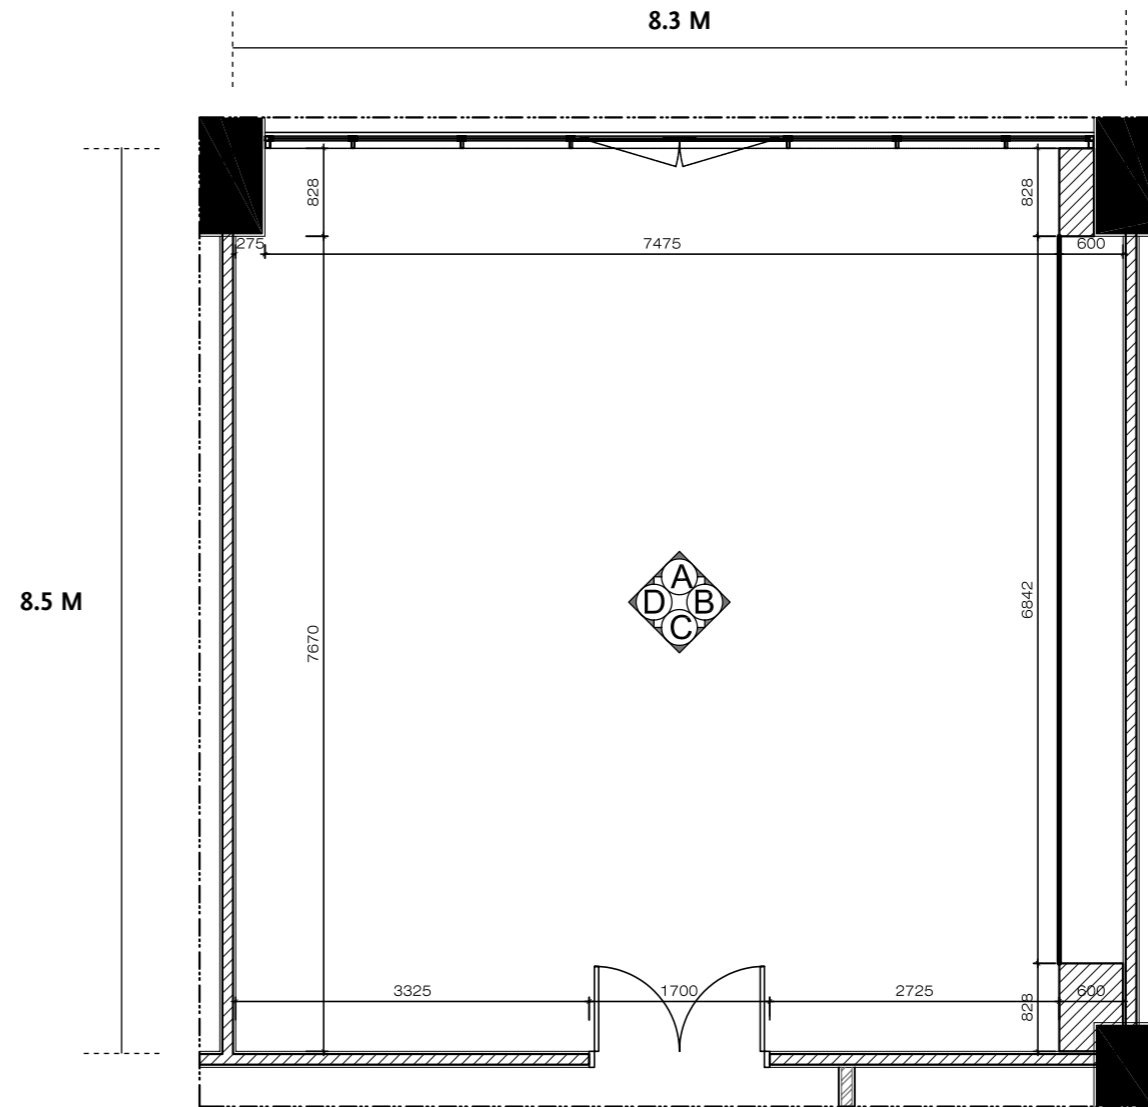

EASTERN & ORIENTAL
HOTEL

BIRCH SUITE

EASTERN & ORIENTAL HOTEL
10 Lebuhr Farquhar, 10200 Penang, Malaysia
+604 222 2000 (GL) +604 261 6333 (F)
luxury@eohotels.com
www.eohotels.com

VENUE	DIMENSIONS		CEILING	BANQUET (PERSONS)	BUFFET (PERSONS)	COCKTAIL (PERSONS)	THEATRE (PERSONS)	CLASSROOM (PERSONS)	U-SHAPED (PERSONS)	BOARD ROOM (PERSONS)
	METRES	SQUARE METRES	METRES							
BIRCH SUITE	8.3 x 8.5	71	3.1	30	30	45	60	25	15	18