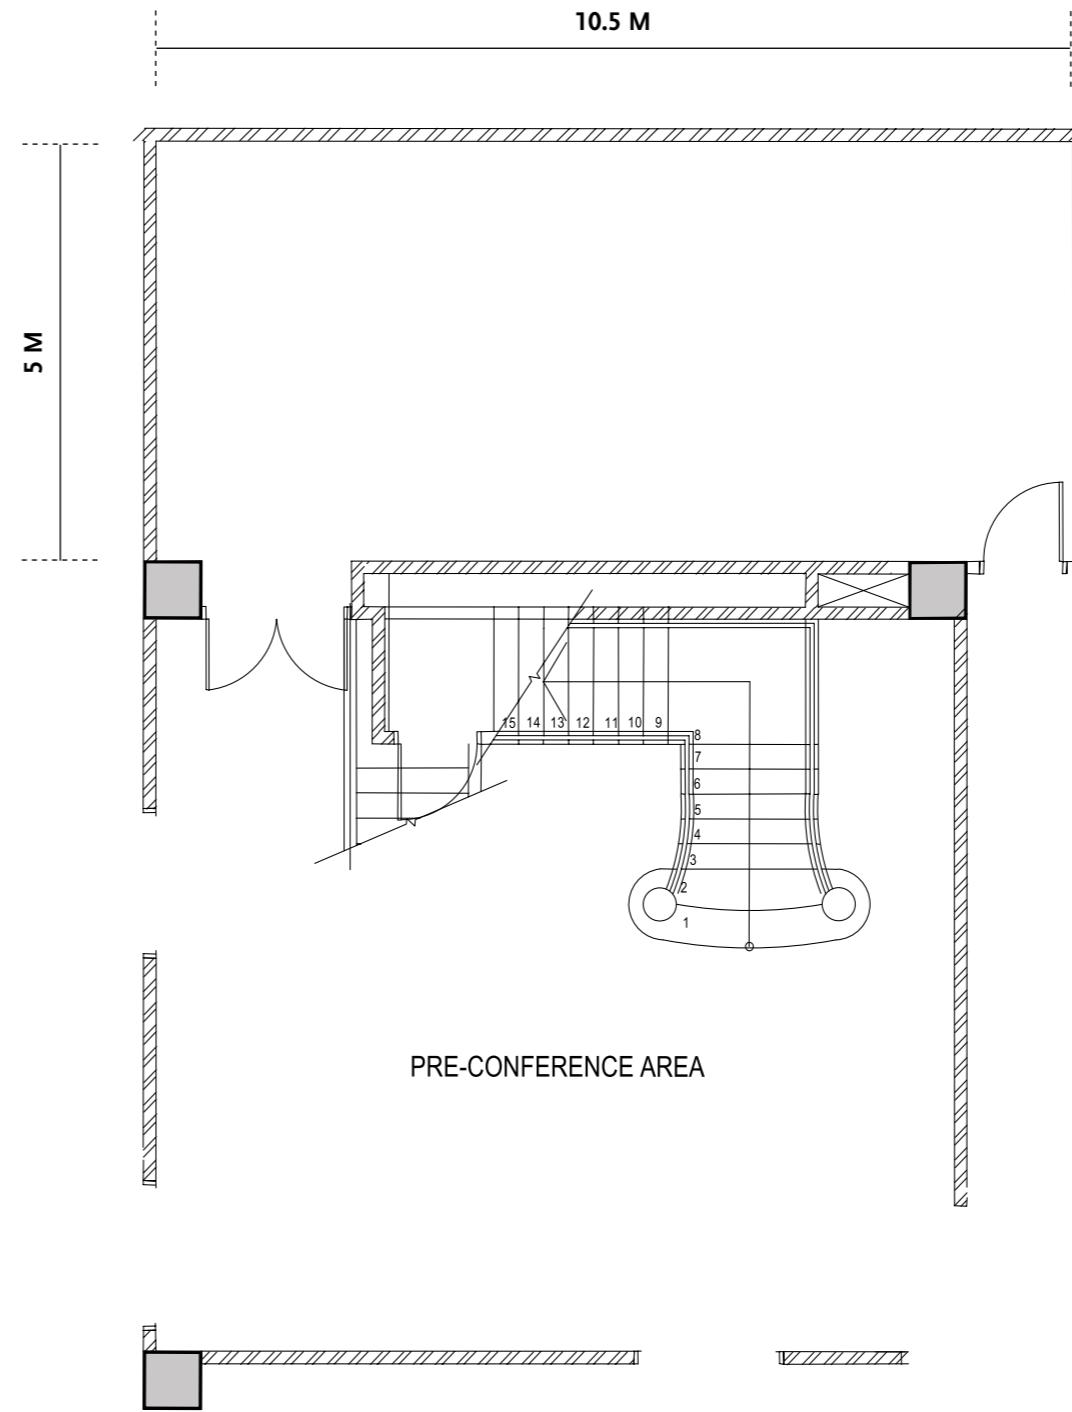

EASTERN & ORIENTAL
HOTEL

TIGRAN SUITE

EASTERN & ORIENTAL HOTEL
10 Lebuhr Farquhar, 10200 Penang, Malaysia
+604 222 2000 (GL) +604 261 6333 (F)
luxury@eohotels.com
www.eohotels.com

VENUE	DIMENSIONS		CEILING	BANQUET (PERSONS)	BUFFET (PERSONS)	COCKTAIL (PERSONS)	THEATER (PERSONS)	CLASSROOM (PERSONS)	U-SHAPED (PERSONS)	BOARD ROOM (PERSONS)
	METERS	SQUARE METERS	METERS							
TIGRAN SUITE	10.5 x 5	53	3.1	20	N/A	30	30	18	15	20