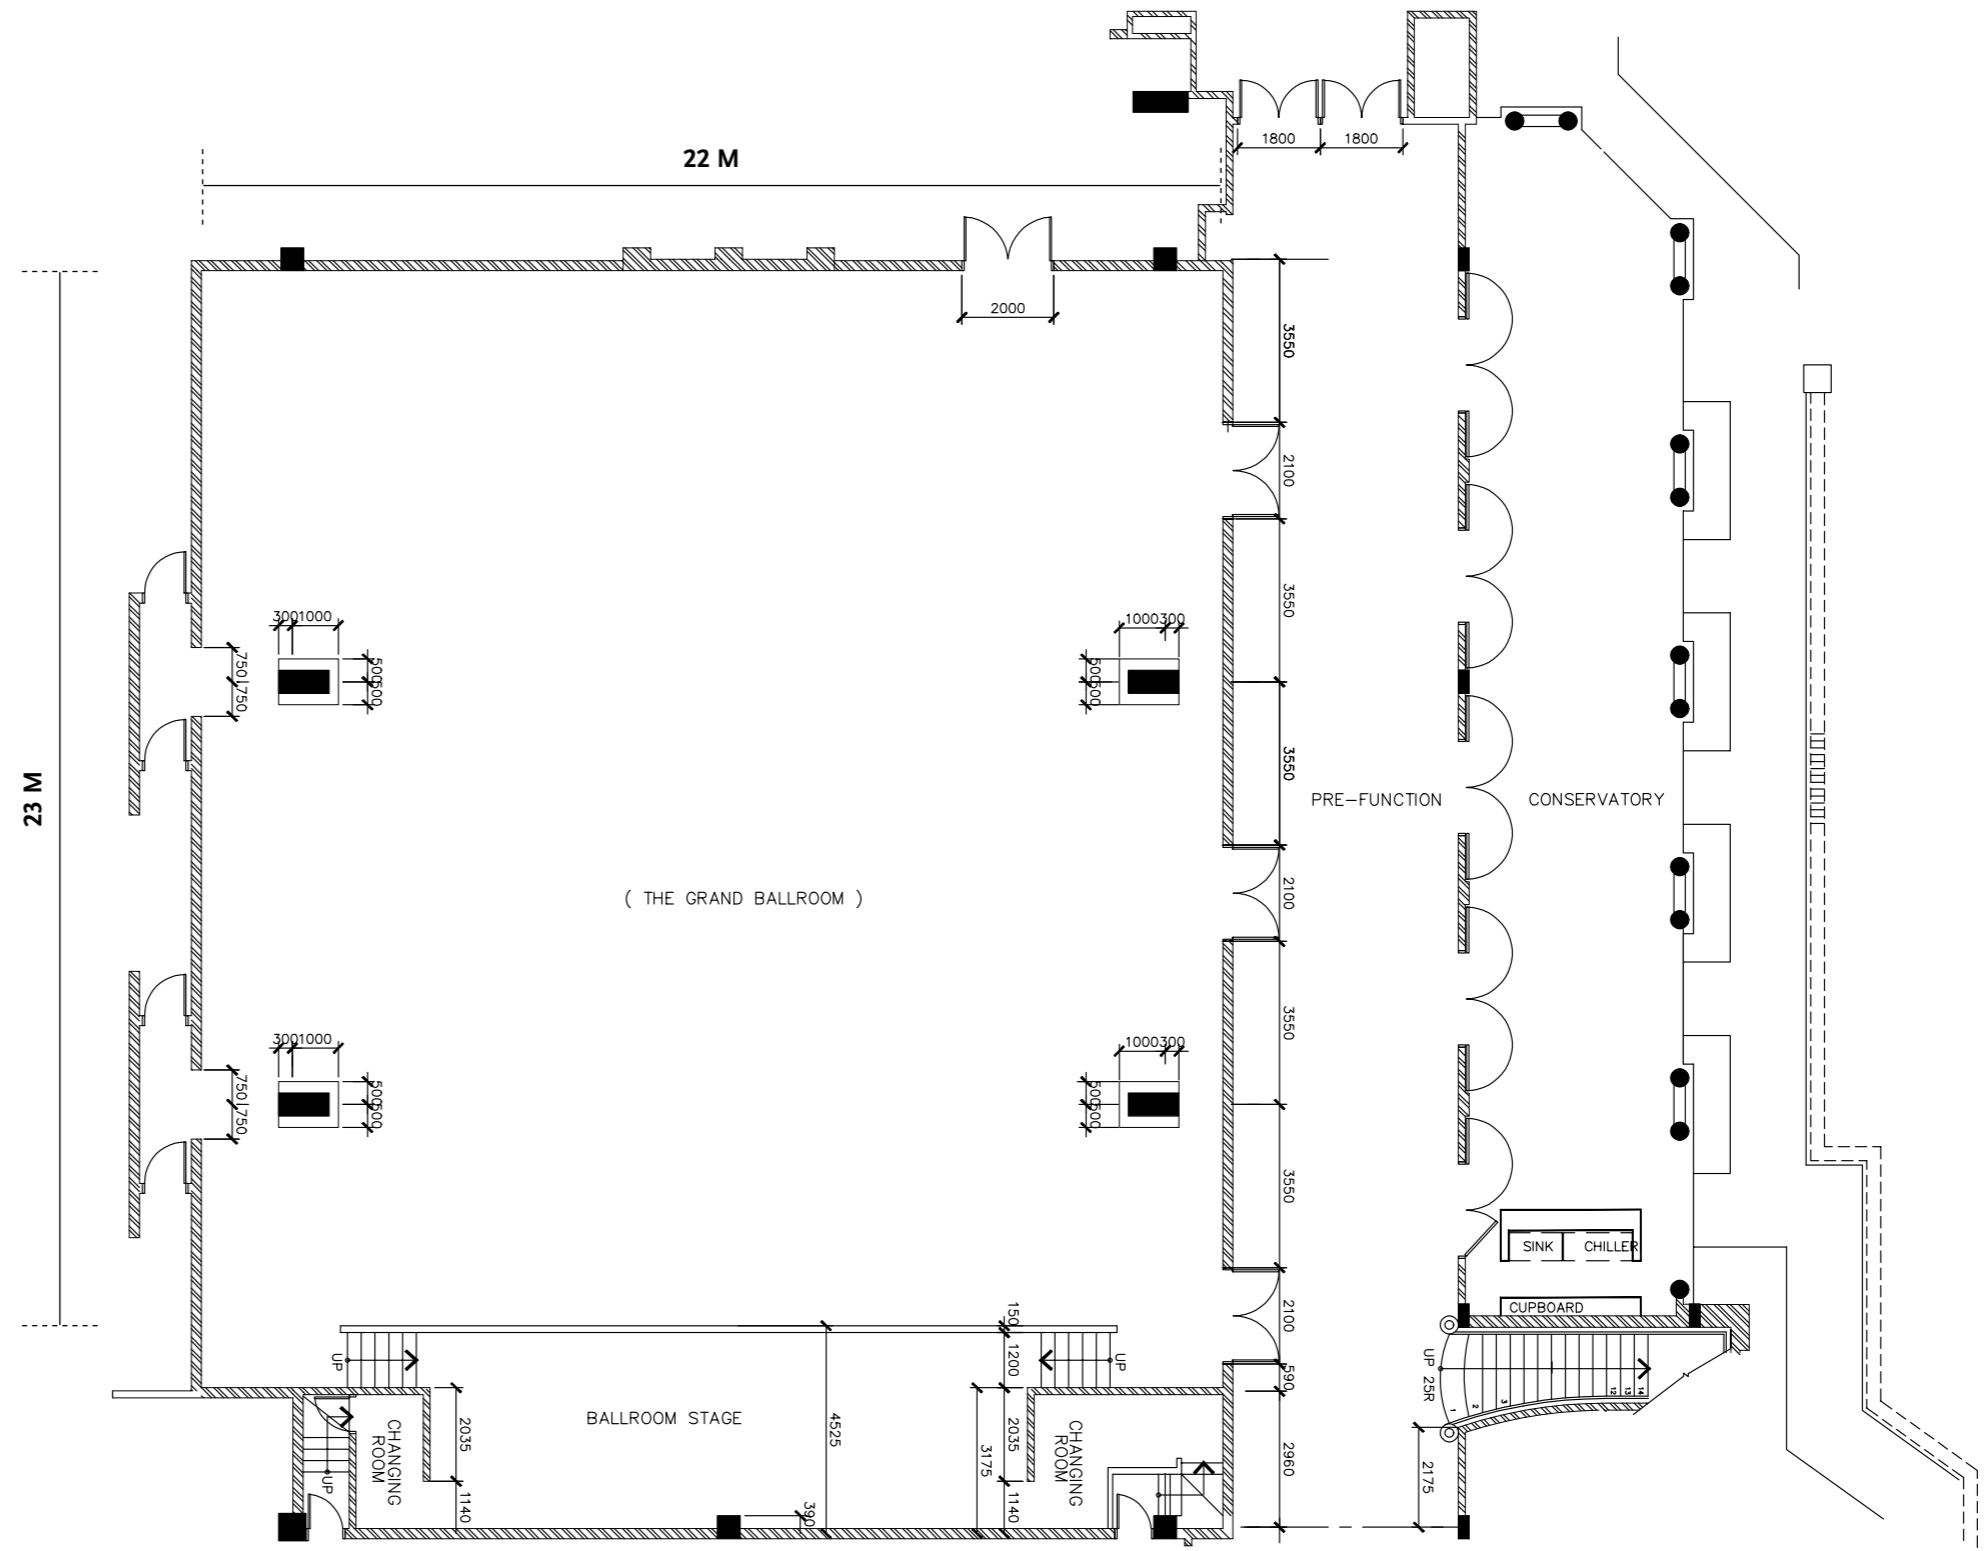

EASTERN & ORIENTAL
HOTEL

GRAND BALLROOM

VENUE	DIMENSIONS		CEILING	BANQUET (PERSONS)	BUFFET (PERSONS)	COCKTAIL (PERSONS)	THEATER (PERSONS)	CLASSROOM (PERSONS)	U-SHAPED (PERSONS)	BOARD ROOM (PERSONS)
	METERS	SQUARE METERS	METERS							
GRAND BALLROOM	23 x 22	506	7.3	400	300	600	600	210	60	60
GRAND BALLROOM WITH GALLERY	N/A	700	N/A	600	400	800	N/A	N/A	N/A	N/A