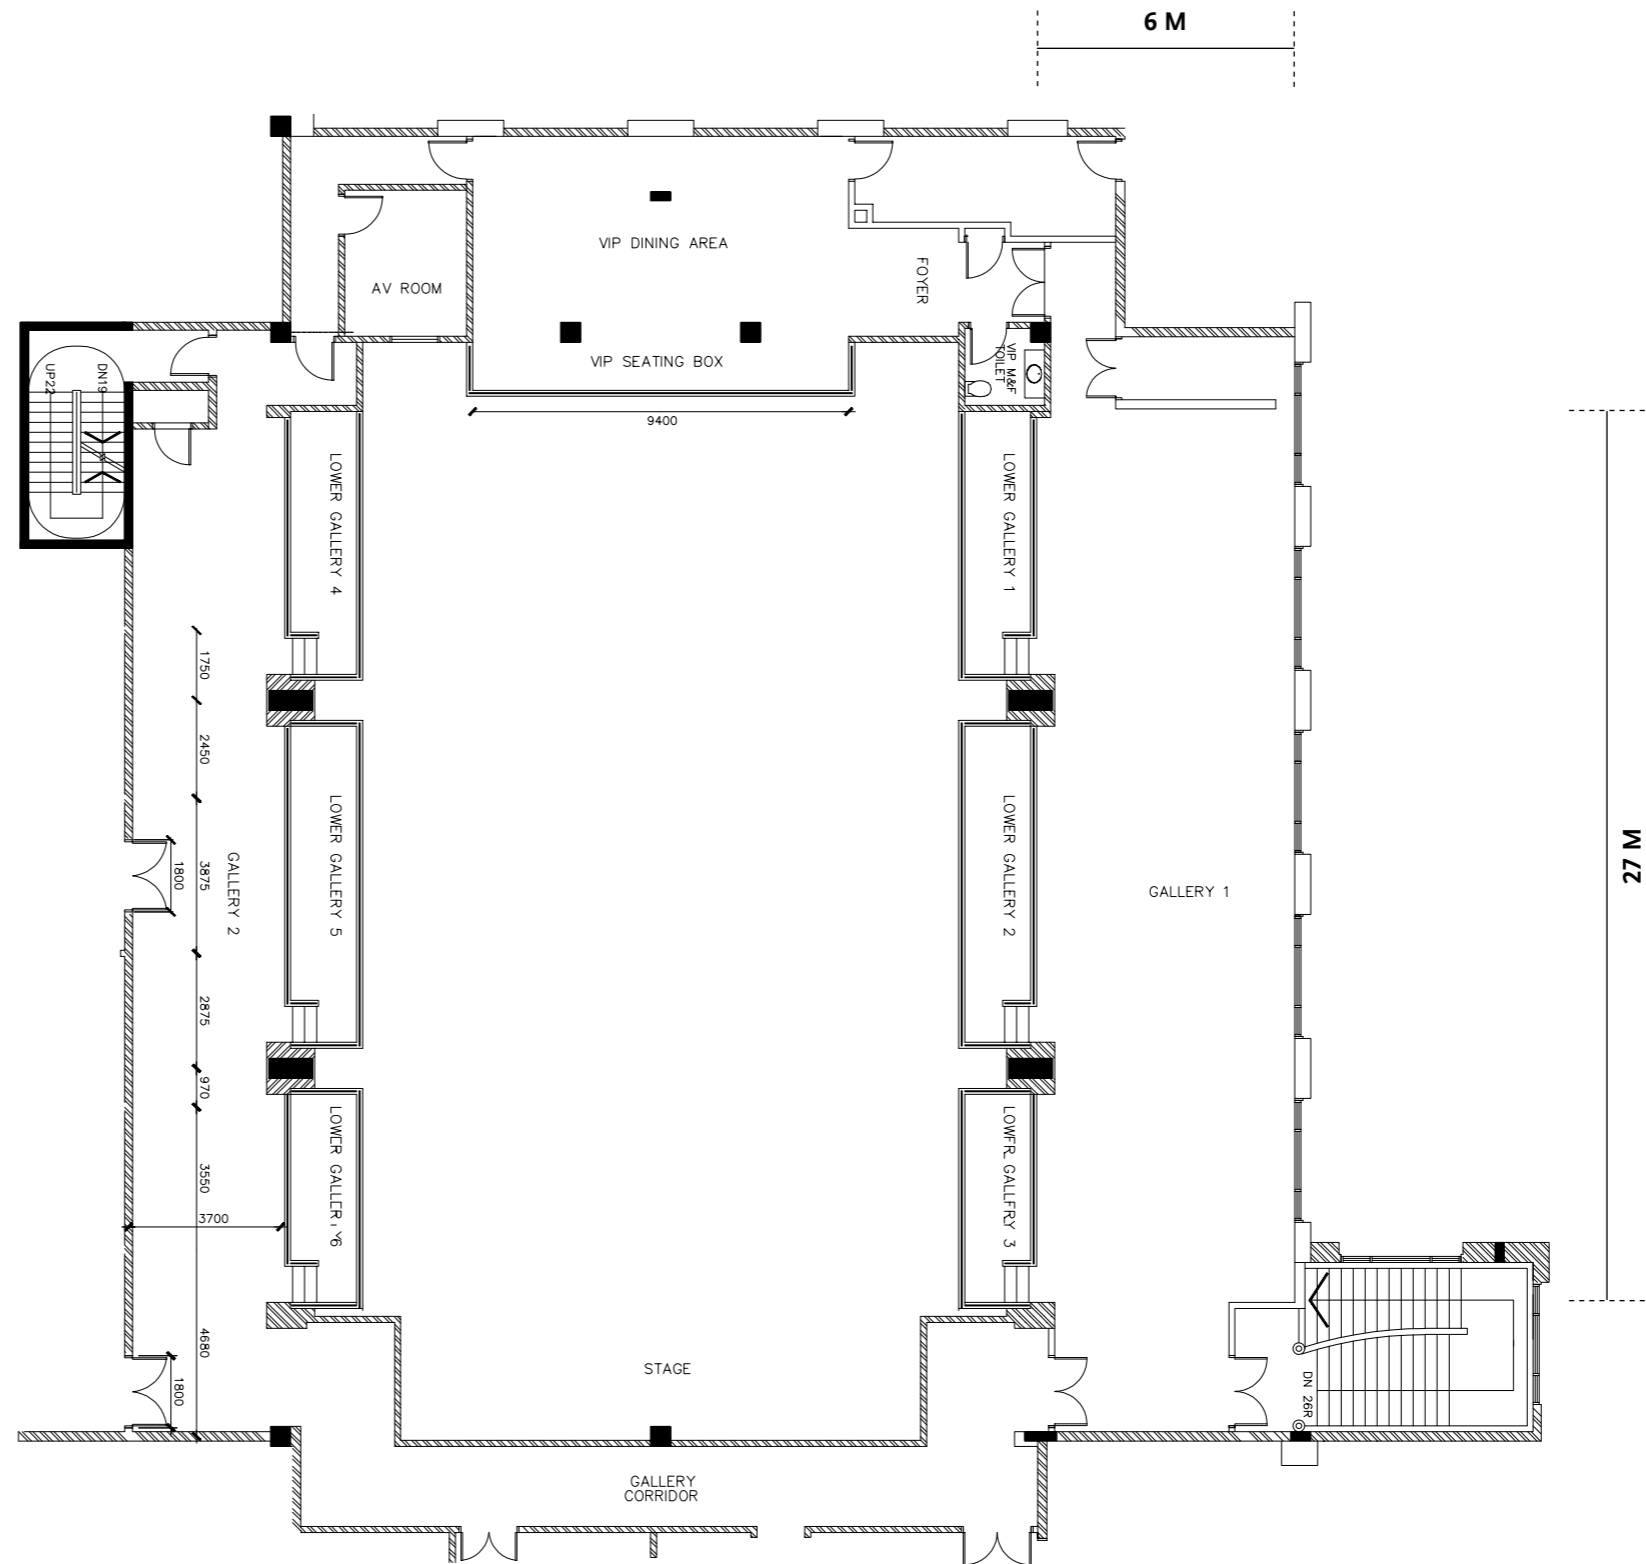

EST 1885

EASTERN & ORIENTAL
HOTEL

FRANCIS LIGHT

VENUE	DIMENSIONS		CEILING	BANQUET (PERSONS)	BUFFET (PERSONS)	COCKTAIL (PERSONS)	THEATER (PERSONS)	CLASSROOM (PERSONS)	U-SHAPED (PERSONS)	BOARD ROOM (PERSONS)
	METERS	SQUARE METERS	METERS							
FRANCIS LIGHT	N/A	160	3	200	100	200	N/A	N/A	N/A	N/A
FRANCIS LIGHT 1	27 x 6	160	3	100	100	100	120	60	46	40