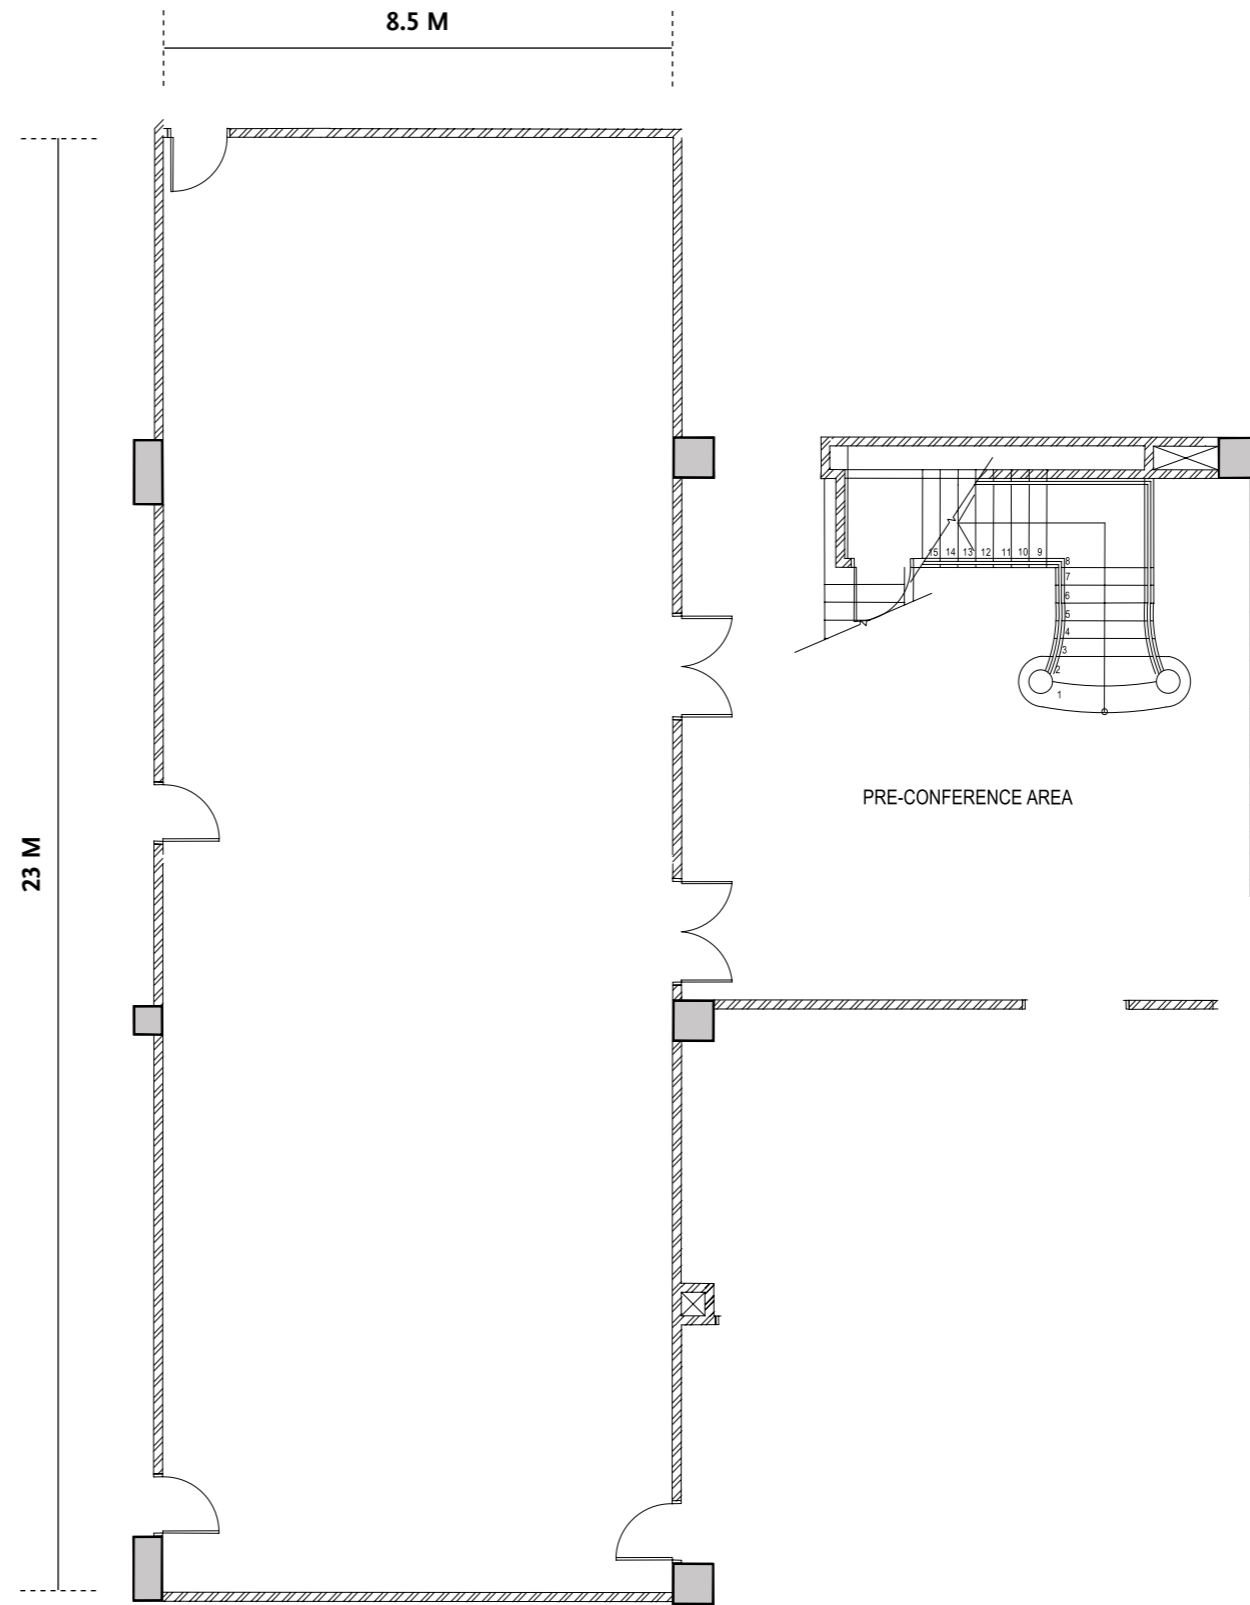

EASTERN & ORIENTAL
HOTEL

ARSHAK SUITE

EASTERN & ORIENTAL HOTEL
10 Lebuhr Farquhar, 10200 Penang, Malaysia
+604 222 2000 (GL) +604 261 6333 (F)
luxury@eohotels.com
www.eohotels.com

VENUE	DIMENSIONS		CEILING	BANQUET (PERSONS)	BUFFET (PERSONS)	COCKTAIL (PERSONS)	THEATER (PERSONS)	CLASSROOM (PERSONS)	U-SHAPED (PERSONS)	BOARD ROOM (PERSONS)
	METERS	SQUARE METERS	METERS							
ARSHAK SUITE	23 x 8.5	200	3.1	150	150	180	180	80	56	56