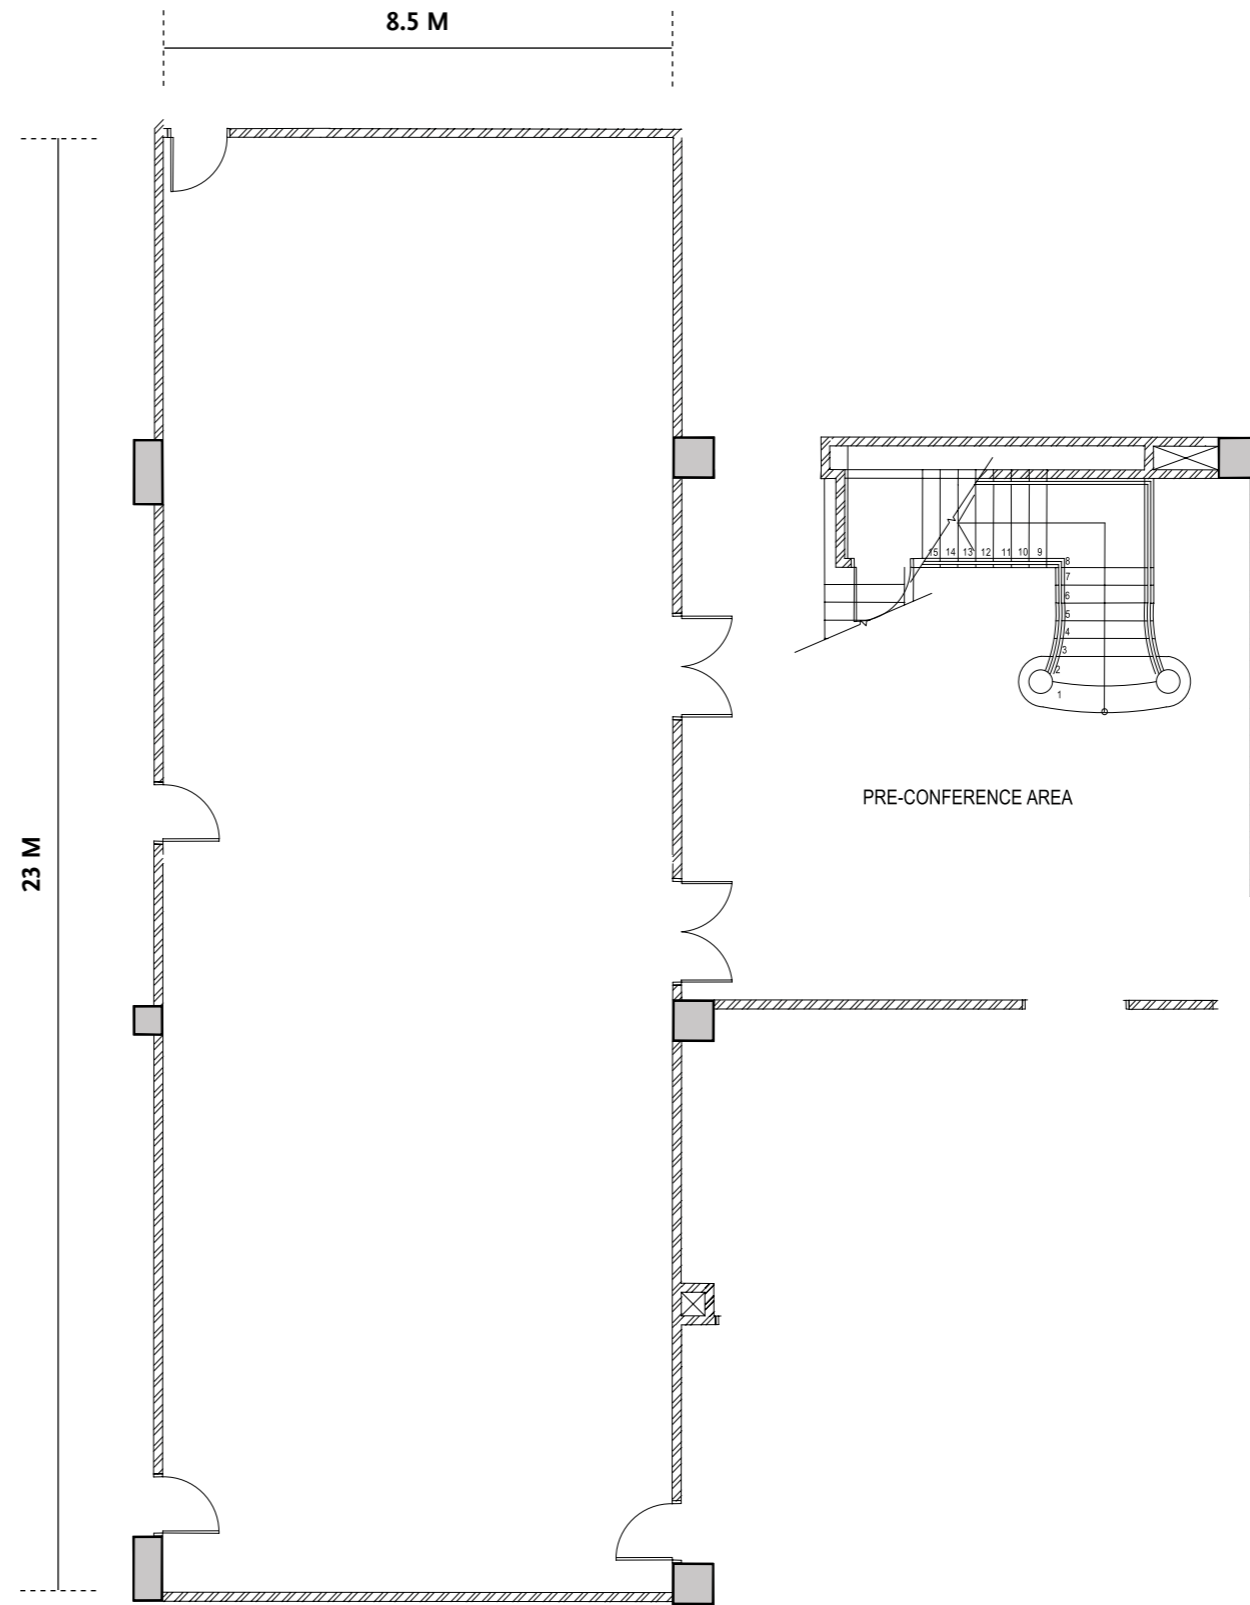

EASTERN & ORIENTAL
HOTEL

ARSHAK SUITE

EASTERN & ORIENTAL HOTEL
10 Lebuhr Farquhar, 10200 Penang, Malaysia
+604 222 2000 (GL) +604 261 6333 (F)
luxury@eohotels.com
www.eohotels.com

VENUE	DIMENSIONS		CEILING	BANQUET (PERSONS)	BUFFET (PERSONS)	COCKTAIL (PERSONS)	THEATRE (PERSONS)	CLASSROOM (PERSONS)	U-SHAPED (PERSONS)	BOARD ROOM (PERSONS)
	METRES	SQUARE METRES	METRES							
ARSHAK SUITE	23 x 8.5	200	3.1	150	150	180	180	80	56	56